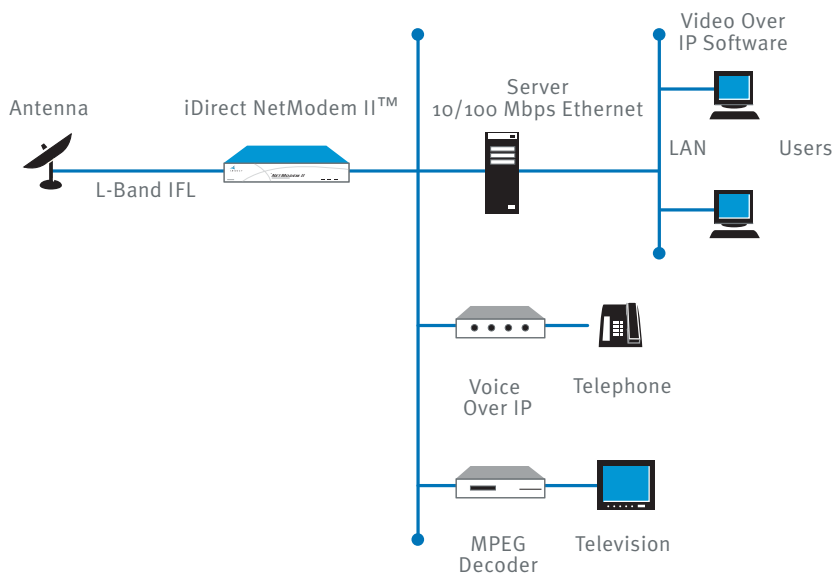

iDirect's NetModem II Broadband Router is the first and only product designed from the ground up to deliver IP communications via satellite — quickly, easily and cost-effectively. Our end-to-end technology gives you bi-directional broadband connections that grow with your company.

iDirect provided reliable, **high-speed access** not otherwise available in our area — well **within our budget.**

SUPERIOR TECHNOLOGY. SCALEABLE SOLUTIONS.

The iDirect NetModem II Broadband Router is a compact, self-contained terminal that integrates all of your required hardware and software. It offers the highest bi-directional data rates available in the industry today — up to 11.2 Mbps downstream and 5.75 Mbps upstream. Adding locations, increasing capacity and customizing your configuration can be accomplished with a simple phone call.

Plus, our network operations centers are directly linked to the Internet backbone, so there are no additional ISP charges, multiple router hops or problems with public network congestion.

SAMPLE REMOTE SITE CONFIGURATION

iDirect service is easily installed. A small VSAT dish is mounted on the roof of your facility and connected by coaxial cable to an iDirect NetModem II that is integrated with your LAN through a standard Ethernet port.