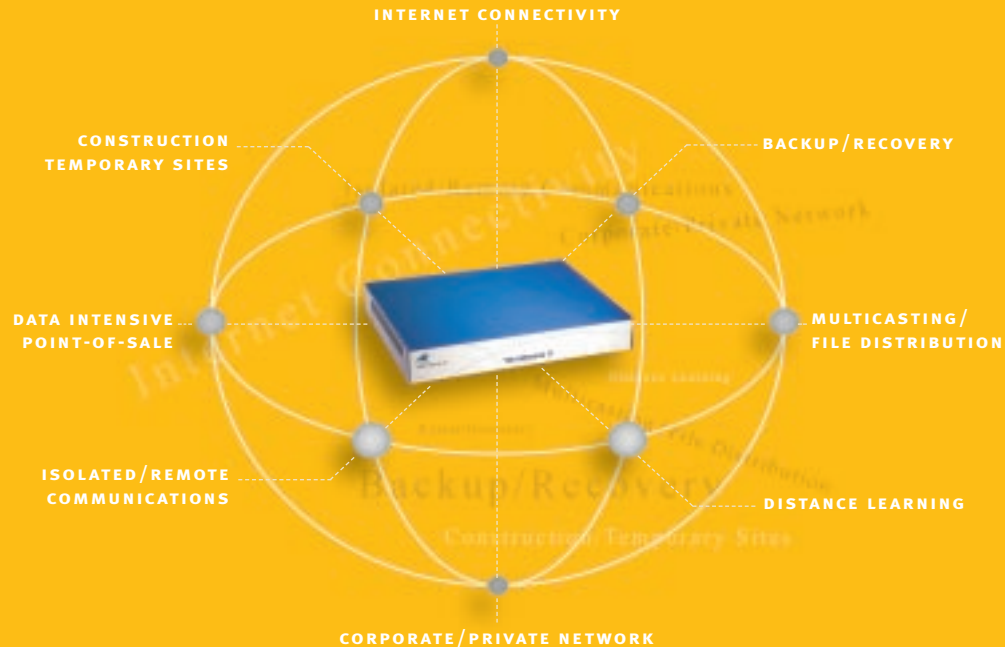

One Box, multiple Applications

CONFIGURABLE SERVICE LEVELS ARE AVAILABLE TO SUPPORT A VARIETY OF APPLICATIONS.

GET UP AND RUNNING FAST

With iDirect, you can be up and running in less than four hours. Everything you need is included — the broadband router, satellite modem, antenna, block-up converter and cabling. All you need to provide is electricity for the indoor unit and roof-top access for the antenna. The solution is so advanced, you don't even need an exterior electrical power supply. And, once activated, the network is proactively monitored around the clock to ensure rapid fault resolution and maximum uptime.

WE MAKE IT SIMPLE

With iDirect, you can:

- Use high-speed Internet as a competitive advantage in today's global economy
- Consolidate all LAN-to-LAN connectivity and Internet access
- Integrate global operations, automate supply chains and improve overall efficiencies, while reducing costs
- Realize significant reductions in capital expenditures and eliminate local access charges
- Aggregate your entire organization's bandwidth requirements and distribute them on an as-needed basis for improved network performance and bandwidth utilization

I never knew **satellite** could be so **reliable**, cost-effective and easy to use!

Connect with the best.

Choose iDirect today.